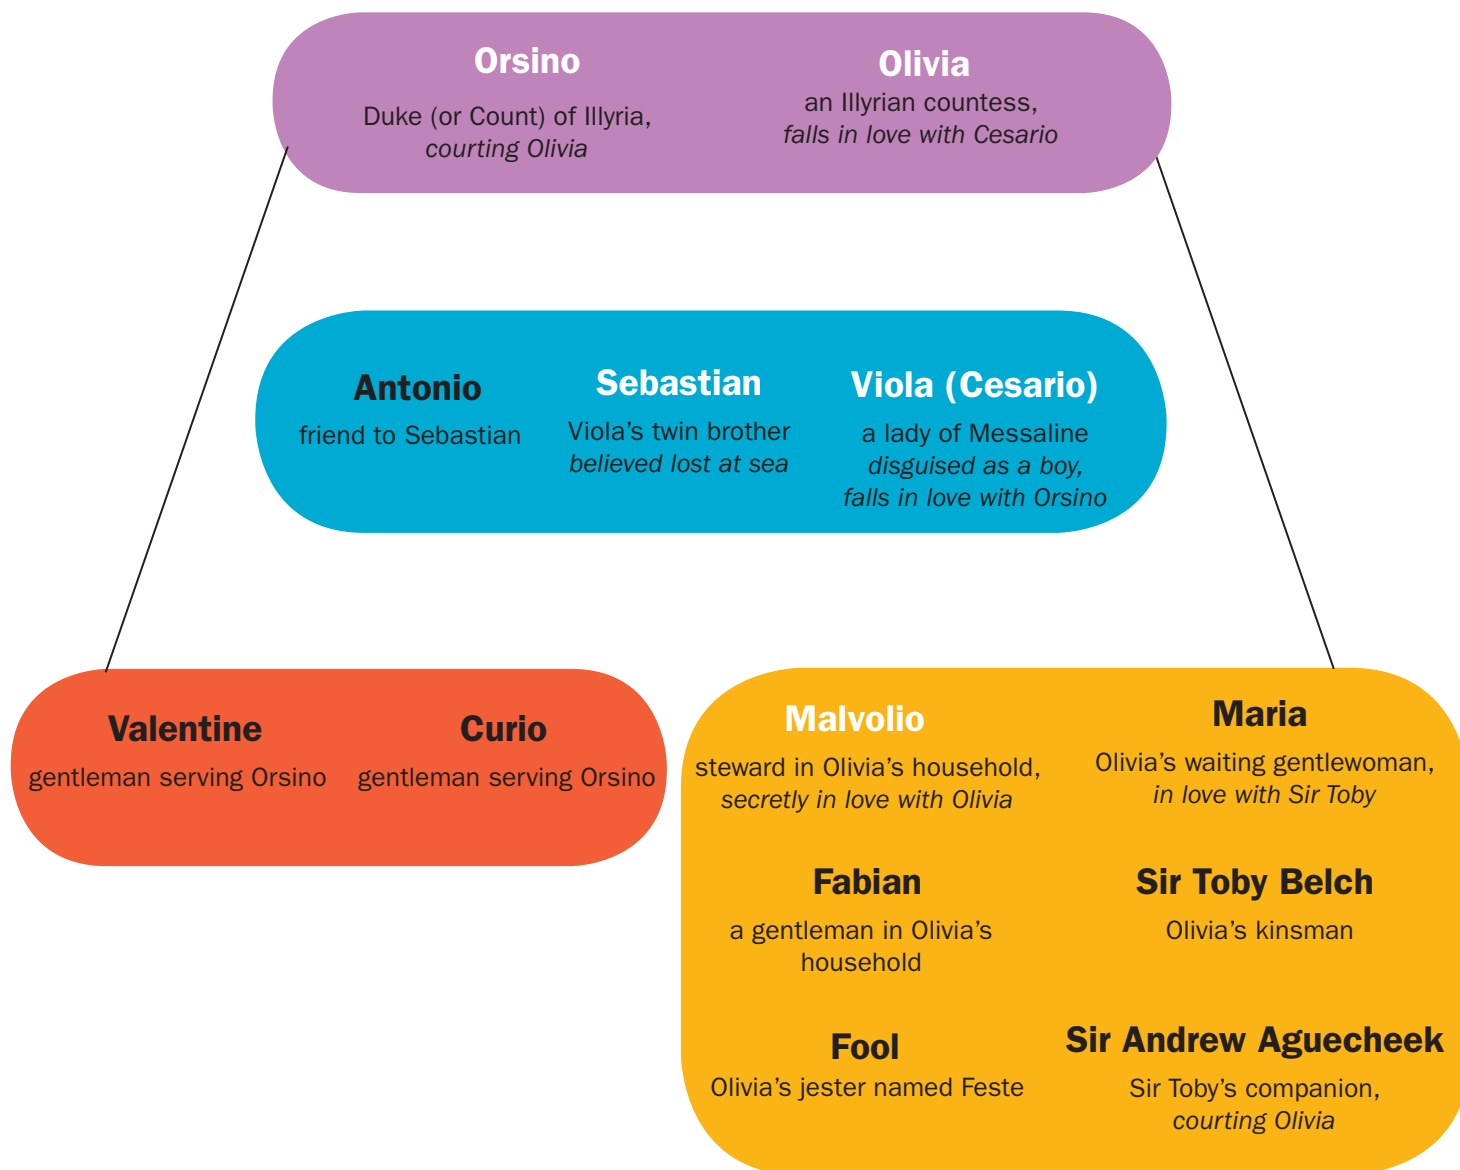

TWELFTH NIGHT

CHARACTER CONNECTIONS

CHARACTER KEY
Main Characters in **white**
Secondary Characters in **black**